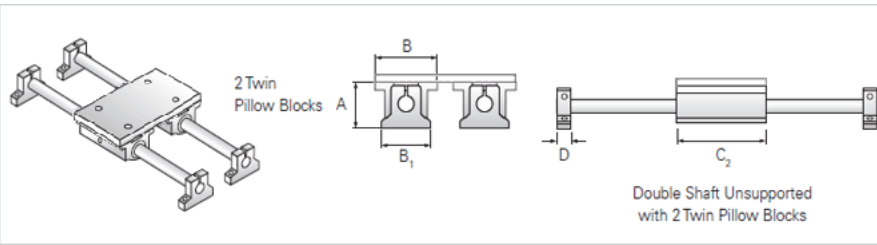

### Product Info

Nominal Shaft Diameter [in]	0.75
Pillow Block	TEP-12
End Support	NSB-12

### Dimensions

A +/-0.001 [in]	2.187
B1 [in]	2.75
B2 [in]	4.50
C2 [in]	4.50
D [in]	0.75
Maximum Stroke Length [in]	L-(6.00)