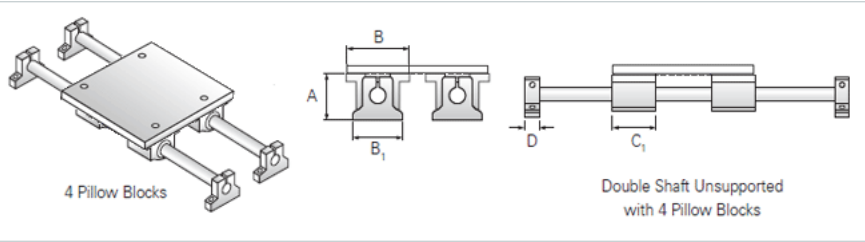

PowerTrax 123-12-SXX

Call 800-321-7800 or visit us online at www.nookindustries.com to configure and order your PowerTrax 123-12-SXX today!

Product Info

Nominal Shaft Diameter [in]	0.75
Pillow Block	XEP-12
End Support	NSB-12

Dimensions

A +/-0.001 [in]	2.187
B1 [in]	2.75
B2 [in]	4.50
C1 [in]	2.06
D [in]	0.75

Performance Specifications

Load Maximum/System [lbf]	1624
---------------------------	------