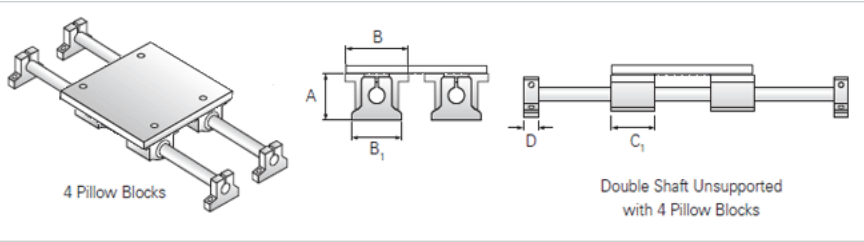

PowerTrax 123-12-SXX

Call 800-321-7800 or visit us online at www.nookindustries.com to configure and order your PowerTrax 123-12-SXX today!

Product Info

Nominal Shaft Diameter [in]	0.75
Pillow Block	XEP-12
End Support	NSB-12

Dimensions

A +/-0.001 [in]	2.187
B1 [in]	2.75
B2 [in]	4.50
C1 [in]	2.06
D [in]	0.75

Performance Specifications

Load Maximum/System [lbf]	1624
---------------------------	------