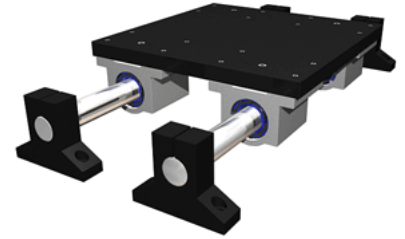

PowerTrax 123-12-SXX

Call 800-321-7800 or visit us online at www.nookindustries.com to configure and order your PowerTrax 123-12-SXX today!

Product Info

Nominal Shaft Diameter [in]	0.75
Pillow Block	XEP-12
End Support	NSB-12

Dimensions

A +/-0.001 [in]	2.187
B1 [in]	2.75
B2 [in]	4.50
C1 [in]	2.06
D [in]	0.75

Performance Specifications

Load Maximum/System [lbf]	1624
---------------------------	------