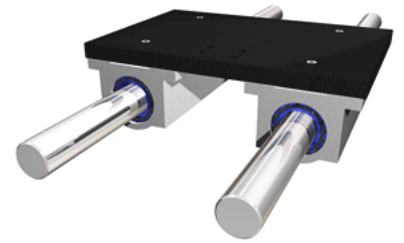

PowerTrax 113-24-TXX

Call 800-321-7800 or visit us online at www.nookindustries.com to configure and order your PowerTrax 113-24-TXX today!

Product Info

Nominal Shaft Diameter [in]	1.50
Pillow Block	TEP-24

Dimensions

A +/-0.001 [in]	1.750
B [in]	4.75
B2 [in]	8.00
C2 [in]	9.00
D [in]	3.25

Performance Specifications

Load Maximum/System [lbf]	5504
---------------------------	------