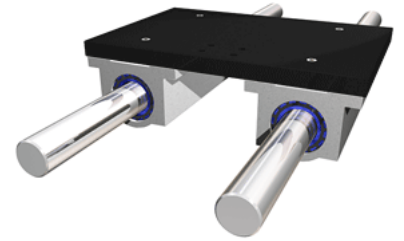

PowerTrax 113-24-TXX

Call 800-321-7800 or visit us online at www.nookindustries.com to configure and order your PowerTrax 113-24-TXX today!

Product Info

Nominal Shaft Diameter [in]	1.50
Pillow Block	TEP-24

Dimensions

A +/-0.001 [in]	1.750
B [in]	4.75
B2 [in]	8.00
C2 [in]	9.00
D [in]	3.25

Performance Specifications

Load Maximum/System [lbf]	5504
---------------------------	------