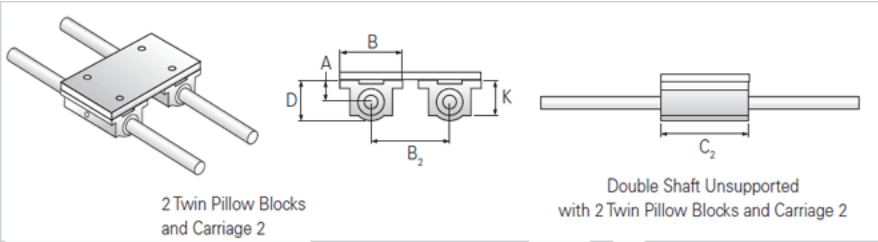

### Product Info

Nominal Shaft Diameter [in]	1.50
Pillow Block	TEP-24

### Dimensions

A +/-0.001 [in]	1.750
B [in]	4.75
B2 [in]	8.00
C2 [in]	9.00
D [in]	3.25