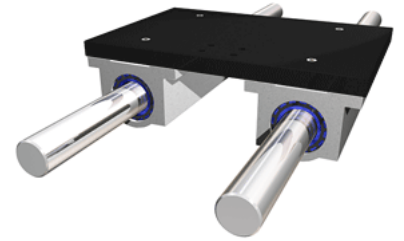

### Product Info

Nominal Shaft Diameter [in]	1.50
Pillow Block	TEP-24

### Dimensions

A +/-0.001 [in]	1.750
B [in]	4.75
B2 [in]	8.00
C2 [in]	9.00
D [in]	3.25