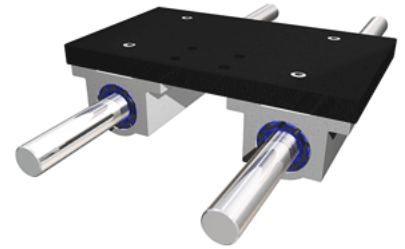

### Product Info

Nominal Shaft Diameter [in]	0.75
Pillow Block	TEP-12

### Dimensions

A +/-0.001 [in]	0.937
B [in]	2.75
B2 [in]	4.50
C2 [in]	4.50
D [in]	1.75