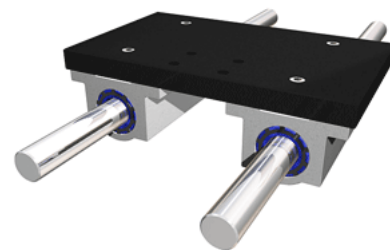

PowerTrax 113-12-TXX

Call 800-321-7800 or visit us online at www.nookindustries.com to configure and order your PowerTrax 113-12-TXX today!

Product Info

Nominal Shaft Diameter [in]	0.75
Pillow Block	TEP-12

Dimensions

A +/-0.001 [in]	0.937
B [in]	2.75
B2 [in]	4.50
C2 [in]	4.50
D [in]	1.75

Performance Specifications

Load Maximum/System [lbf]	1624
---------------------------	------