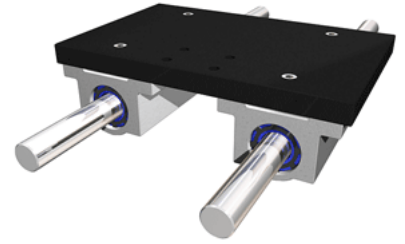

PowerTrax 113-08-TXX

Call 800-321-7800 or visit us online at www.nookindustries.com to configure and order your PowerTrax 113-08-TXX today!

Product Info

Nominal Shaft Diameter [in]	0.50
Pillow Block	TEP-8

Dimensions

A +/-0.001 [in]	0.687
B [in]	2.00
B2 [in]	3.25
C2 [in]	3.50
D [in]	1.25

Performance Specifications

Load Maximum/System [lbf]	700
---------------------------	-----