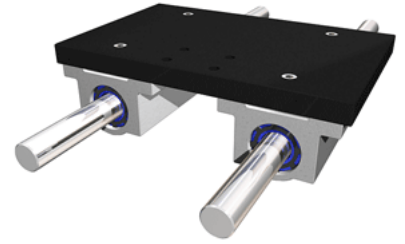

PowerTrax 113-08-TXX

Call 800-321-7800 or visit us online at www.nookindustries.com to configure and order your PowerTrax 113-08-TXX today!

Product Info

Nominal Shaft Diameter [in]	0.50
Pillow Block	TEP-8

Dimensions

A +/-0.001 [in]	0.687
B [in]	2.00
B2 [in]	3.25
C2 [in]	3.50
D [in]	1.25

Performance Specifications

Load Maximum/System [lbf]	700