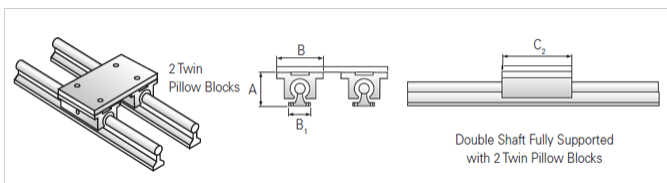

PowerTrax 133-24-TXX

Call 800-321-7800 or visit us online at www.nookindustries.com to configure and order your PowerTrax 133-24-TXX today!

Product Info

Nominal Shaft Diameter [in]	1.50
Pillow Block	TEP-24-OPN

Dimensions

A +/-0.003 [in]	4.250
B1 [in]	3.00
B2 [in]	8.00
C2 [in]	9.00

Performance Specifications

Load Maximum/Block [lbf]	5384
--------------------------	------