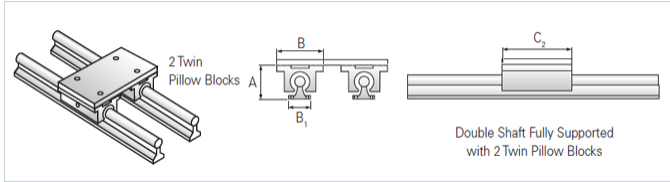

PowerTrax 133-24-TXX

Call 800-321-7800 or visit us online at www.nookindustries.com to configure and order your PowerTrax 133-24-TXX today!

Product Info

Nominal Shaft Diameter [in]	1.50
Pillow Block	TEP-24-OPN

Dimensions

A +/-0.003 [in]	4.250
B1 [in]	3.00
B2 [in]	8.00
C2 [in]	9.00

Performance Specifications

Load Maximum/Block [lbf]	5384
--------------------------	------