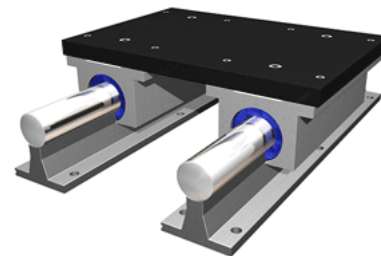

### Product Info

Nominal Shaft Diameter [in]	1.50
Pillow Block	TEP-24-OPN