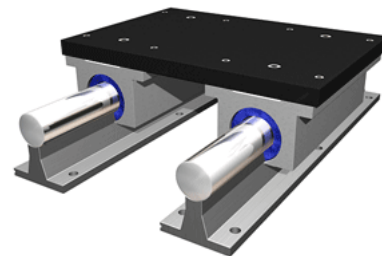

PowerTrax 133-24-TXX

Call 800-321-7800 or visit us online at www.nookindustries.com to configure and order your PowerTrax 133-24-TXX today!

Product Info

Nominal Shaft Diameter [in]	1.50
Pillow Block	TEP-24-OPN

Dimensions

A +/-0.003 [in]	4.250
B1 [in]	3.00
B2 [in]	8.00
C2 [in]	9.00

Performance Specifications

Load Maximum/Block [lbf]	5384
--------------------------	------