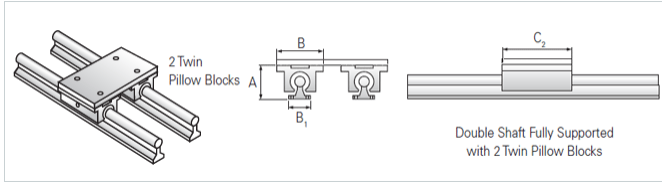

PowerTrax 133-24-TXX

Call 800-321-7800 or visit us online at www.nookindustries.com to configure and order your PowerTrax 133-24-TXX today!

Product Info

Nominal Shaft Diameter [in]	1.50
Pillow Block	TEP-24-OPN

Dimensions

A +/-0.003 [in]	4.250
B1 [in]	3.00
B2 [in]	8.00
C2 [in]	9.00

Performance Specifications

Load Maximum/Block [lbf]	5384
--------------------------	------