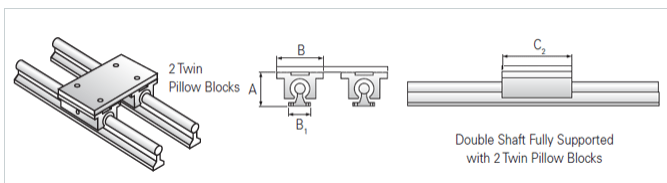

### Product Info

Nominal Shaft Diameter [in]	1.50
Pillow Block	TEP-24-OPN

### Dimensions

A +/-0.003 [in]	4.250
B1 [in]	3.00
B2 [in]	8.00
C2 [in]	9.00

### Performance Specifications

Load Maximum/Block [lbf]	5384
--------------------------	------