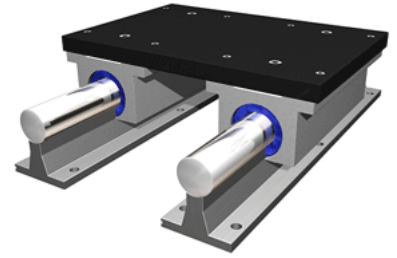

PowerTrax 133-24-TXX

Call 800-321-7800 or visit us online at www.nookindustries.com to configure and order your PowerTrax 133-24-TXX today!

Product Info

Nominal Shaft Diameter [in]	1.50
Pillow Block	TEP-24-OPN

Dimensions

A +/-0.003 [in]	4.250
B1 [in]	3.00
B2 [in]	8.00
C2 [in]	9.00

Performance Specifications

Load Maximum/Block [lbf]	5384
--------------------------	------