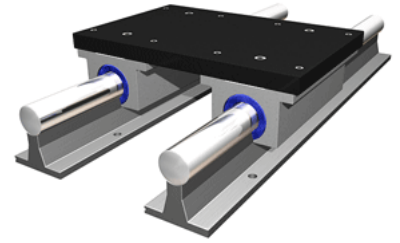

PowerTrax 133-16-TXX

Call 800-321-7800 or visit us online at www.nookindustries.com to configure and order your PowerTrax 133-16-TXX today!

Product Info

Nominal Shaft Diameter [in]	1.00
Pillow Block	TEP-16-OPN

Dimensions

A +/-0.003 [in]	2.937
B1 [in]	2.13
B2 [in]	5.50
C2 [in]	6.00

Performance Specifications

Load Maximum/Block [lbf]	2844
--------------------------	------