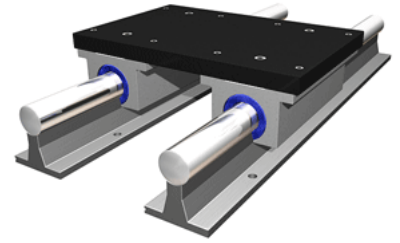

### Product Info

Nominal Shaft Diameter [in]	1.00
Pillow Block	TEP-16-OPN