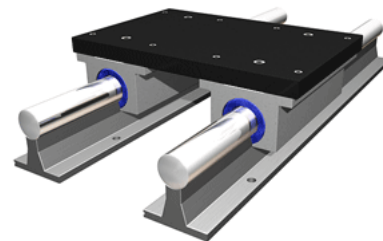

### Product Info

Nominal Shaft Diameter [in]	1.00
Pillow Block	TEP-16-OPN