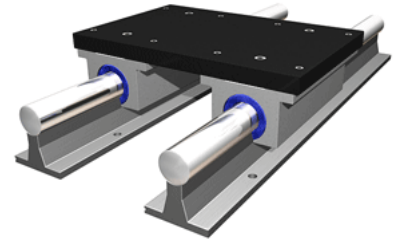

PowerTrax 133-16-TXX

Call 800-321-7800 or visit us online at www.nookindustries.com to configure and order your PowerTrax 133-16-TXX today!

Product Info

Nominal Shaft Diameter [in]	1.00
Pillow Block	TEP-16-OPN

Dimensions

A +/-0.003 [in]	2.937
B1 [in]	2.13
B2 [in]	5.50
C2 [in]	6.00

Performance Specifications

Load Maximum/Block [lbf]	2844
--------------------------	------