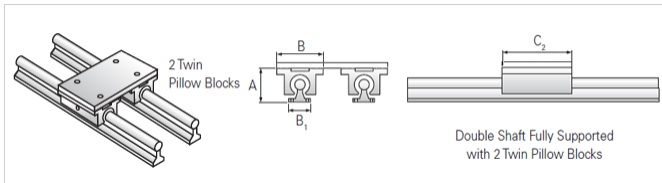

PowerTrax 133-16-TXX

Call 800-321-7800 or visit us online at www.nookindustries.com to configure and order your PowerTrax 133-16-TXX today!

Product Info

Nominal Shaft Diameter [in]	1.00
Pillow Block	TEP-16-OPN

Dimensions

A +/-0.003 [in]	2.937
B1 [in]	2.13
B2 [in]	5.50
C2 [in]	6.00

Performance Specifications

Load Maximum/Block [lbf]	2844
--------------------------	------