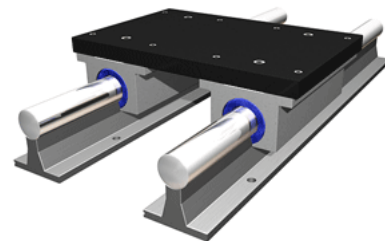

PowerTrax 133-16-TXX

Call 800-321-7800 or visit us online at www.nookindustries.com to configure and order your PowerTrax 133-16-TXX today!

Product Info

Nominal Shaft Diameter [in]	1.00
Pillow Block	TEP-16-OPN

Dimensions

A +/-0.003 [in]	2.937
B1 [in]	2.13
B2 [in]	5.50
C2 [in]	6.00

Performance Specifications

Load Maximum/Block [lbf]	2844
--------------------------	------