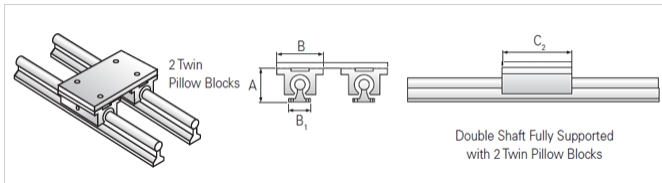

### Product Info

Nominal Shaft Diameter [in]	1.00
Pillow Block	TEP-16-OPN

### Dimensions

A +/-0.003 [in]	2.937
B1 [in]	2.13
B2 [in]	5.50
C2 [in]	6.00

### Performance Specifications

Load Maximum/Block [lbf]	2844
--------------------------	------