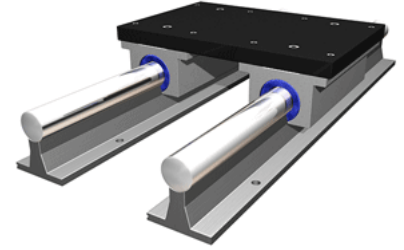

### Product Info

Nominal Shaft Diameter [in]	0.75
Pillow Block	TEP-12-OPN