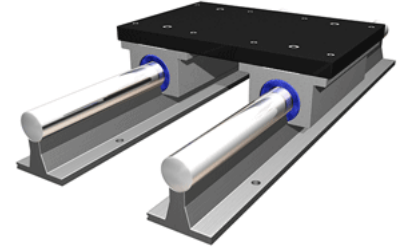

PowerTrax 133-12-TXX

Call 800-321-7800 or visit us online at www.nookindustries.com to configure and order your PowerTrax 133-12-TXX today!

Product Info

Nominal Shaft Diameter [in]	0.75
Pillow Block	TEP-12-OPN

Dimensions

A +/-0.003 [in]	2.437
B1 [in]	1.75
B2 [in]	4.50
C2 [in]	4.50

Performance Specifications

Load Maximum/Block [lbf]	1584
--------------------------	------