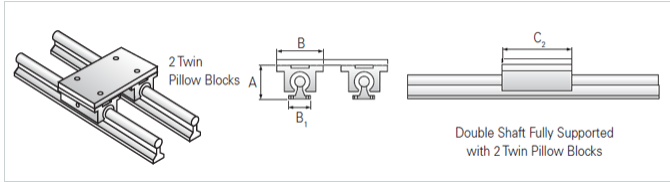

### Product Info

Nominal Shaft Diameter [in]	0.50
Pillow Block	TEP-8-OPN

### Dimensions

A +/-0.003 [in]	1.812
B1 [in]	1.50
B2 [in]	3.25
C2 [in]	3.50

### Performance Specifications

Load Maximum/Block [lbf]	608
--------------------------	-----