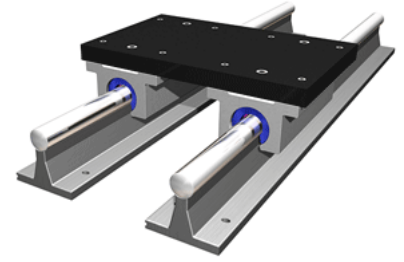

### Product Info

Nominal Shaft Diameter [in]	0.50
Pillow Block	TEP-8-OPN

### Performance Specifications

Load Maximum/Block [lbf]	608
--------------------------	-----