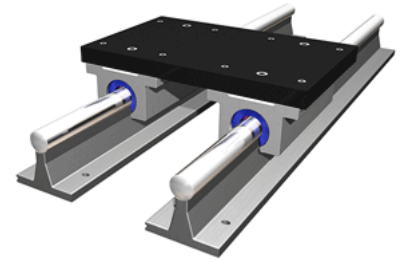

PowerTrax 133-08-TXX

Call 800-321-7800 or visit us online at www.nookindustries.com to configure and order your PowerTrax 133-08-TXX today!

Product Info

Nominal Shaft Diameter [in]	0.50
Pillow Block	TEP-8-OPN

Dimensions

A +/-0.003 [in]	1.812
B1 [in]	1.50
B2 [in]	3.25
C2 [in]	3.50

Performance Specifications

Load Maximum/Block [lbf]	608
--------------------------	-----