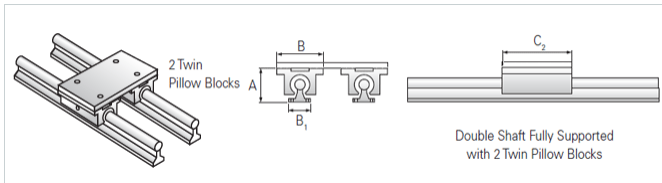

PowerTrax 133-08-TXX

Call 800-321-7800 or visit us online at www.nookindustries.com to configure and order your PowerTrax 133-08-TXX today!

Product Info

Nominal Shaft Diameter [in]	0.50
Pillow Block	TEP-8-OPN

Dimensions

A +/-0.003 [in]	1.812
B1 [in]	1.50
B2 [in]	3.25
C2 [in]	3.50

Performance Specifications

Load Maximum/Block [lbf]	608