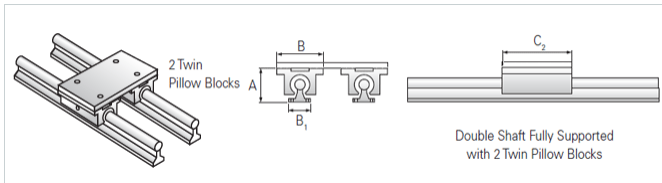

PowerTrax 133-08-TXX

Call 800-321-7800 or visit us online at www.nookindustries.com to configure and order your PowerTrax 133-08-TXX today!

Product Info

Nominal Shaft Diameter [in]	0.50
Pillow Block	TEP-8-OPN

Dimensions

A +/-0.003 [in]	1.812
B1 [in]	1.50
B2 [in]	3.25
C2 [in]	3.50

Performance Specifications

Load Maximum/Block [lbf]	608
--------------------------	-----