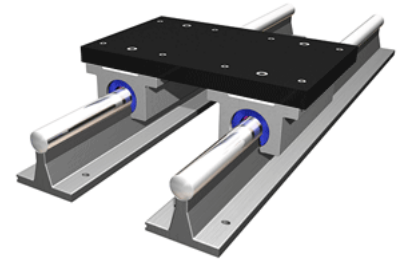

PowerTrax 133-08-TXX

Call 800-321-7800 or visit us online at www.nookindustries.com to configure and order your PowerTrax 133-08-TXX today!

Product Info

Nominal Shaft Diameter [in]	0.50
Pillow Block	TEP-8-OPN

Dimensions

A +/-0.003 [in]	1.812
B1 [in]	1.50
B2 [in]	3.25
C2 [in]	3.50

Performance Specifications

Load Maximum/Block [lbf]	608