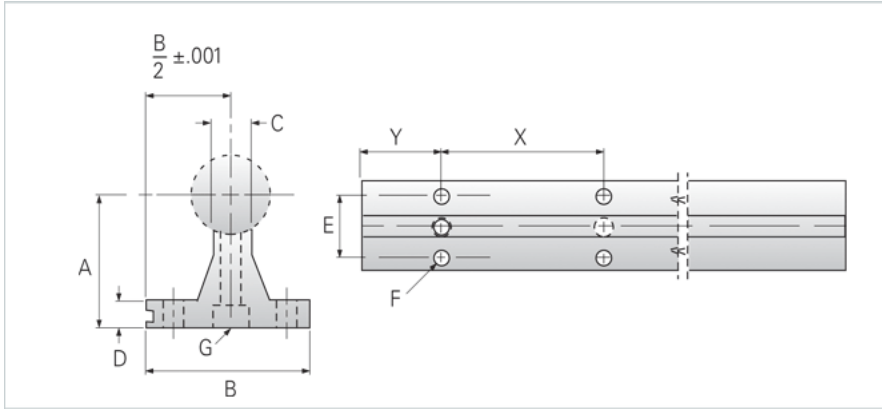

### Product Info

Nominal Shaft Diameter [in] 2.00

### Dimensions

A +/-0.002 [in] 3.250

B [in] 3.75

C [in] 0.875

D [in] 0.500

E [in] 2.75

X 8

Y 4\*

F Bolt 1/2"

F Hole [in] 0.531

G Hole [in] 0.531

G Screw 1/2-13x2-1/2