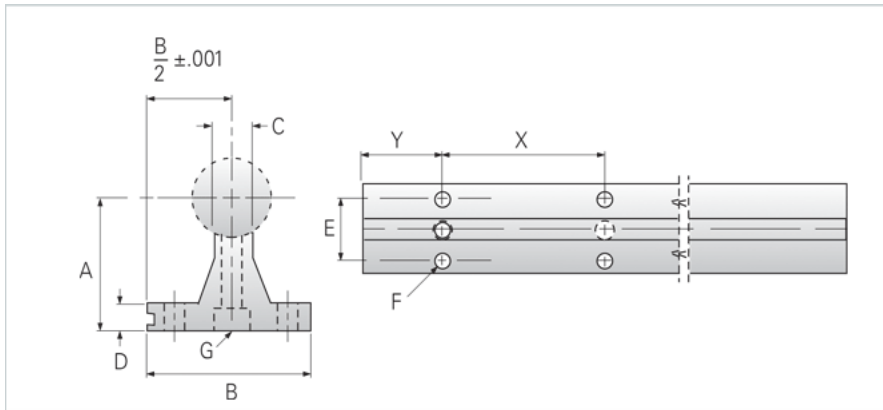

### Product Info

Nominal Shaft Diameter [in] 1.50

### Dimensions

A +/-0.002 [in] 2.500

B [in] 3.00

C [in] 0.688

D [in] 0.375

E [in] 2.25

X 8

Y 4\*

F Bolt 3/8"

F Hole [in] 0.406

G Hole [in] 0.406

G Screw 3/8-16x2

### Part Number

24" Part Number NSR-24-PD-24

36" Part Number NSR-24-PD-36

48" Part Number NSR-24-PD-48