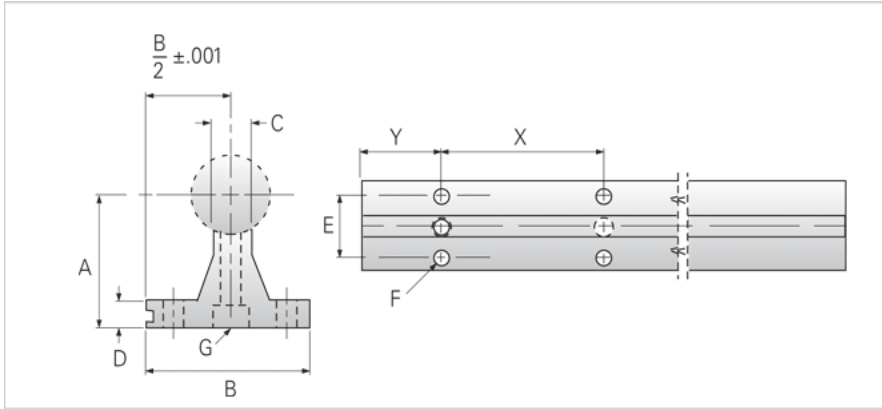

### Product Info

Nominal Shaft Diameter [in] 0.75

### Dimensions

A +/-0.002 [in] 1.500

B [in] 1.75

C [in] 0.375

D [in] 0.250

E [in] 1.25

X 6

Y 3

F Bolt 10

F Hole [in] 0.221

G Hole [in] 0.221

G Screw 10-32x7/8

### Part Number

24" Part Number NSR-12-PD-24

36" Part Number NSR-12-PD-36

48" Part Number NSR-12-PD-48