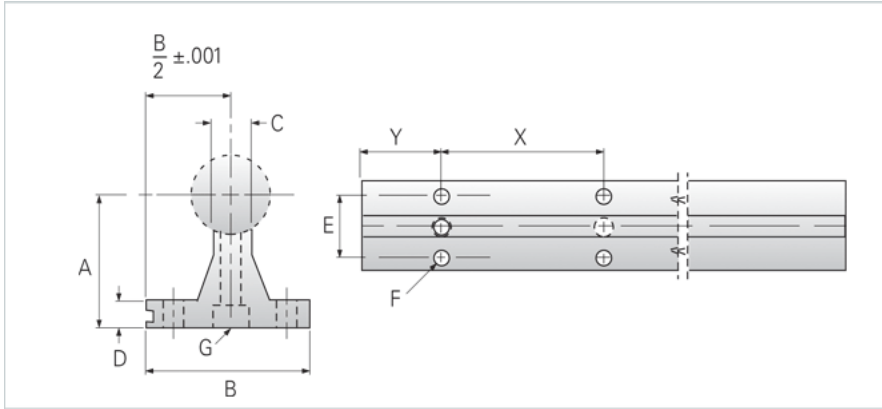

PowerTrax NSR-12-PD

Call 800-321-7800 or visit us online at www.nookindustries.com to configure and order your PowerTrax NSR-12-PD today!

Product Info

Nominal Shaft Diameter [in] 0.75

Dimensions

A +/-0.002 [in] 1.500

B [in] 1.75

C [in] 0.375

D [in] 0.250

E [in] 1.25

X 6

Y 3

F Bolt 10

F Hole [in] 0.221

G Hole [in] 0.221

G Screw 10-32x7/8

Part Number

24" Part Number NSR-12-PD-24

36" Part Number NSR-12-PD-36

48" Part Number NSR-12-PD-48

Weight

Weight Per Foot [lb] 0.90