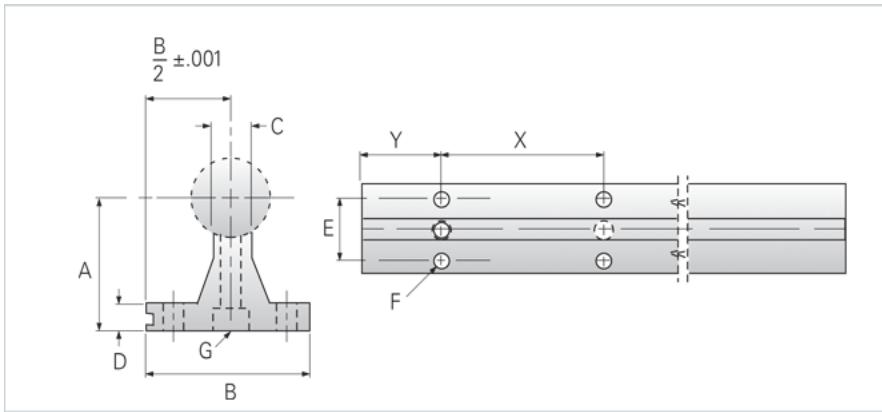

PowerTrax NSR-12-PD

Call 800-321-7800 or visit us online at www.nookindustries.com to configure and order your PowerTrax NSR-12-PD today!

Product Info

Nominal Shaft Diameter [in] 0.75

Dimensions

A +/-0.002 [in] 1.500

B [in] 1.75

C [in] 0.375

D [in] 0.250

E [in] 1.25

X 6

Y 3

F Bolt 10

F Hole [in] 0.221

G Hole [in] 0.221

G Screw 10-32x7/8

Part Number

24" Part Number NSR-12-PD-24

36" Part Number NSR-12-PD-36

48" Part Number NSR-12-PD-48

Weight

Weight Per Foot [lb] 0.90