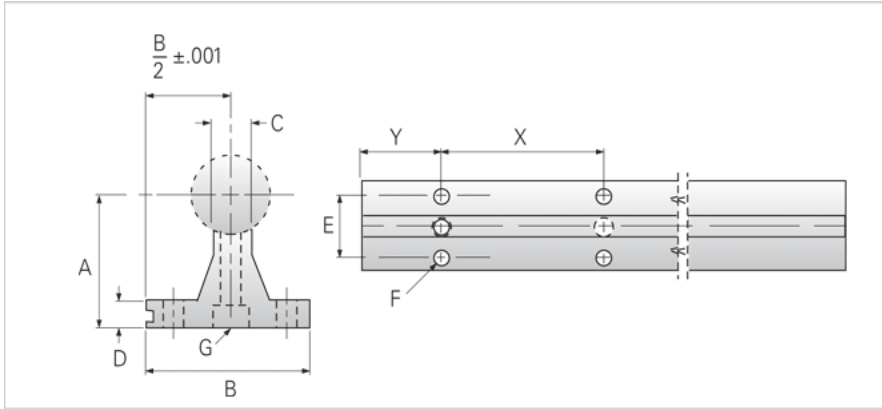

### Product Info

Nominal Shaft Diameter [in] 0.50

### Dimensions

A +/-0.002 [in] 1.125

B [in] 1.50

C [in] 0.250

D [in] 0.188

E [in] 1.00

X 4

Y 2

F Bolt 6

F Hole [in] 0.169

G Hole [in] 0.169

G Screw 6-32x7/8

### Part Number

24" Part Number NSR-8-PD-24

36" Part Number NSR-8-PD-36

48" Part Number NSR-8-PD-48