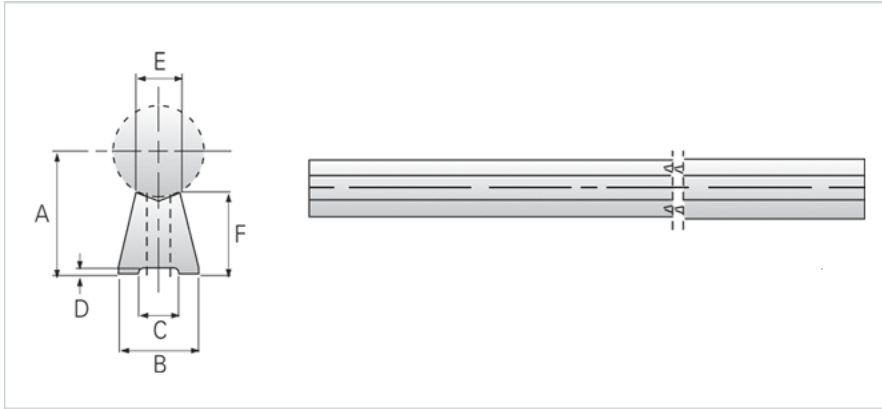

NLR-24

Call 800-321-7800 or visit us online at www.nookindustries.com to configure and order your NLR-24 today!

Product Info

Nominal Shaft Diameter [in]	1.50
-----------------------------	------

Dimensions

A +/-0.002 [in]	1.3750
B [in]	0.93
C [in]	0.406
D [in]	0.09
E [in]	0.635
F [in]	0.693

Part Number

12" Part Number	NLR-24-12
24" Part Number	NLR-24-24
36" Part Number	NLR-24-36
48" Part Number	NLR-24-48

Weight