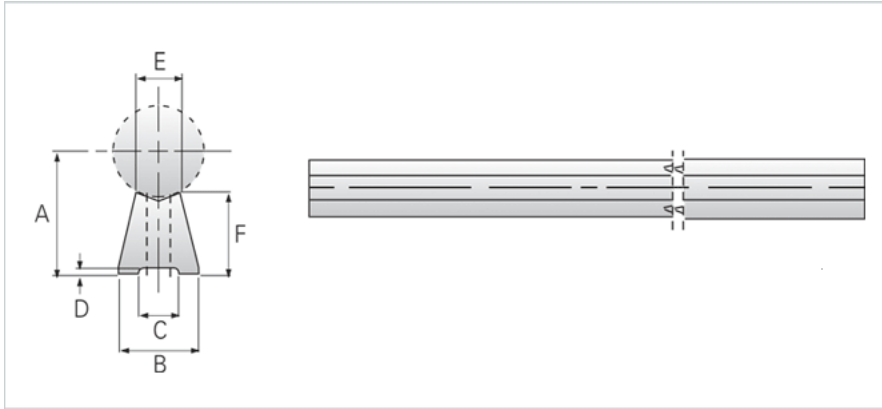

NLR-20

Call 800-321-7800 or visit us online at www.nookindustries.com to configure and order your NLR-20 today!

Product Info

Nominal Shaft Diameter [in]	1.25
-----------------------------	------

Dimensions

A +/-0.002 [in]	1.1875
B [in]	0.78
C [in]	0.343
D [in]	0.09
E [in]	0.518
F [in]	0.617

Part Number

12" Part Number	NLR-20-12
24" Part Number	NLR-20-24
36" Part Number	NLR-20-36
48" Part Number	NLR-20-48

Weight