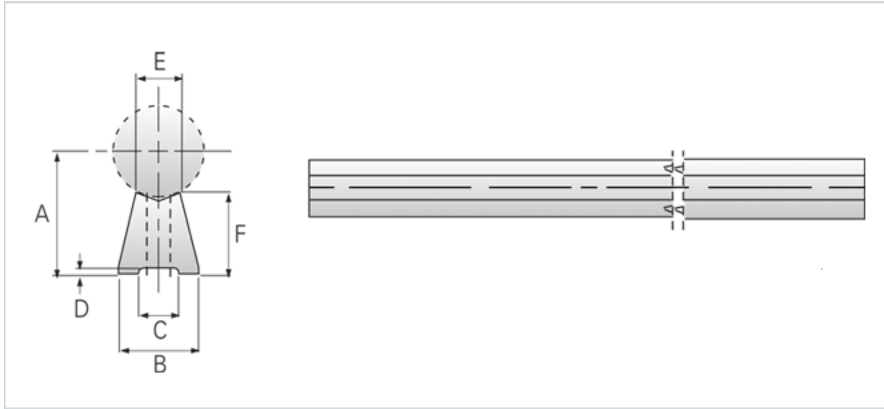

NLR-20

Call 800-321-7800 or visit us online at www.nookindustries.com to configure and order your NLR-20 today!

Product Info

Nominal Shaft Diameter [in]	1.25
-----------------------------	------

Dimensions

A +/-0.002 [in]	1.1875
B [in]	0.78
C [in]	0.343
D [in]	0.09
E [in]	0.518
F [in]	0.617

Part Number

12" Part Number	NLR-20-12
24" Part Number	NLR-20-24
36" Part Number	NLR-20-36
48" Part Number	NLR-20-48

Weight