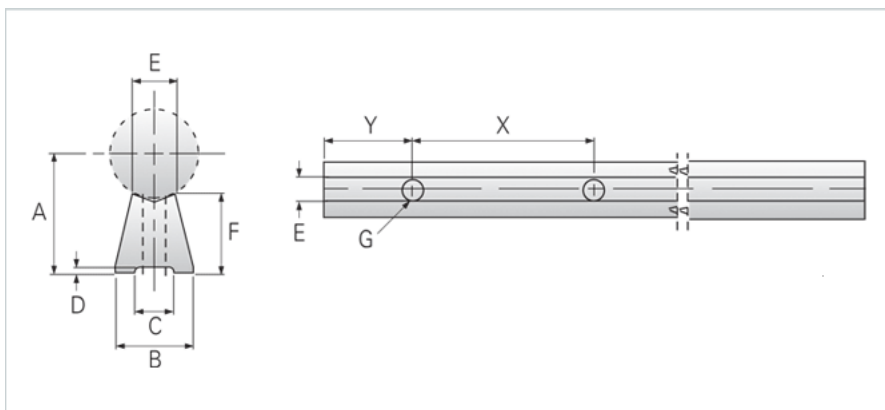

NLR-24-PD

Call 800-321-7800 or visit us online at www.nookindustries.com to configure and order your NLR-24-PD today!

Product Info

Nominal Shaft Diameter [in] 1.50

Dimensions

A +/-0.002 [in] 1.375

B [in] 0.93

C [in] 0.406

D [in] 0.09

E [in] 0.635

F [in] 0.693

G - Hole [in] 0.406

X 8

Y 4*

G - Bolt 3/8

Part Number

12" Part Number NLR-24-PD-12

24" Part Number NLR-24-PD-24

36" Part Number NLR-24-PD-36

48" Part Number NLR-24-PD-48

Weight

Weight Per Foot [lb] 0.60