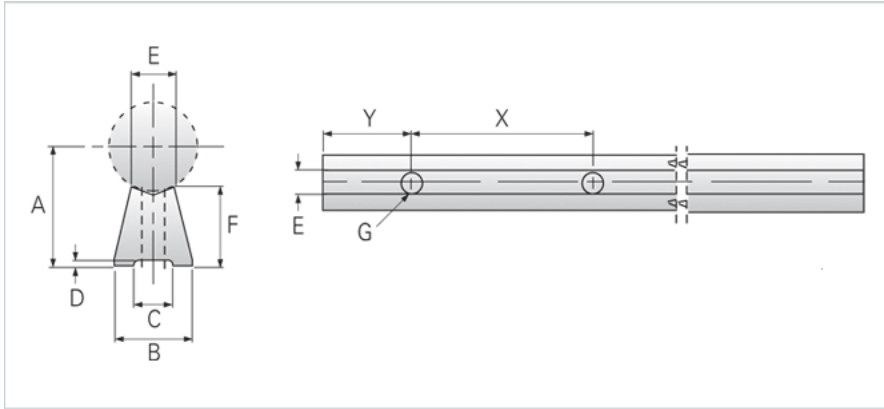

NLR-24-PD

Call 800-321-7800 or visit us online at www.nookindustries.com to configure and order your NLR-24-PD today!

Product Info

Nominal Shaft Diameter [in] 1.50

Dimensions

A +/-0.002 [in] 1.375

B [in] 0.93

C [in] 0.406

D [in] 0.09

E [in] 0.635

F [in] 0.693

G - Hole [in] 0.406

X 8

Y 4*

G - Bolt 3/8

Part Number

12" Part Number NLR-24-PD-12

24" Part Number NLR-24-PD-24

36" Part Number NLR-24-PD-36

48" Part Number NLR-24-PD-48

Weight

Weight Per Foot [lb] 0.60