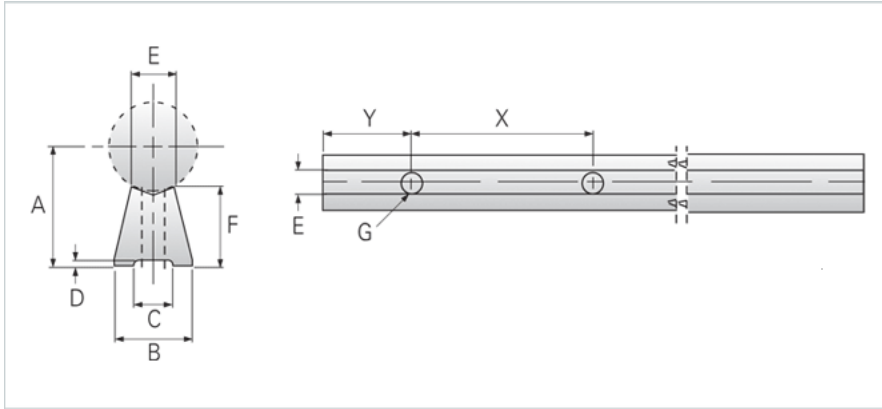

### Product Info

Nominal Shaft Diameter [in] 1.50

### Dimensions

A +/-0.002 [in]	1.375
B [in]	0.93
C [in]	0.406
D [in]	0.09
E [in]	0.635
F [in]	0.693
G - Hole [in]	0.406
X	8
Y	4*
G - Bolt	3/8

### Part Number

12" Part Number	NLR-24-PD-12
24" Part Number	NLR-24-PD-24
36" Part Number	NLR-24-PD-36
48" Part Number	NLR-24-PD-48