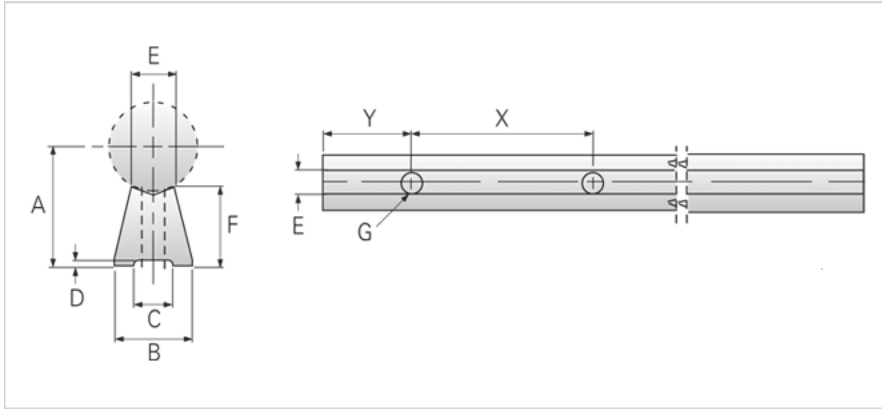

NLR-20-PD

Call 800-321-7800 or visit us online at www.nookindustries.com to configure and order your NLR-20-PD today!

Product Info

Nominal Shaft Diameter [in] 1.25

Dimensions

A +/-0.002 [in]	1.188
B [in]	0.78
C [in]	0.343
D [in]	0.09
E [in]	0.518
F [in]	0.617
G - Hole [in]	0.343
X	6
Y	3
G - Bolt	5/16

Part Number

12" Part Number	NLR-20-PD-12
24" Part Number	NLR-20-PD-24
36" Part Number	NLR-20-PD-36
48" Part Number	NLR-20-PD-48

Weight

Weight Per Foot [lb] 0.45