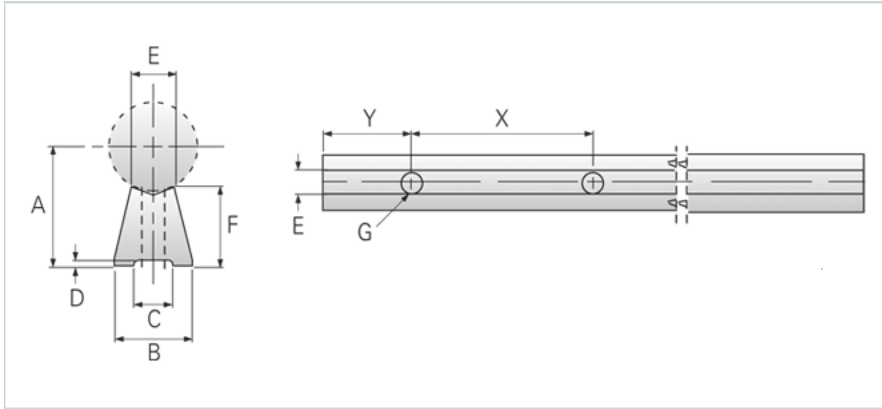

### Product Info

Nominal Shaft Diameter [in] 1.25

### Dimensions

A +/-0.002 [in] 1.188

B [in] 0.78

C [in] 0.343

D [in] 0.09

E [in] 0.518

F [in] 0.617

G - Hole [in] 0.343

X 6

Y 3

G - Bolt 5/16

### Part Number

12" Part Number NLR-20-PD-12

24" Part Number NLR-20-PD-24

36" Part Number NLR-20-PD-36

48" Part Number NLR-20-PD-48