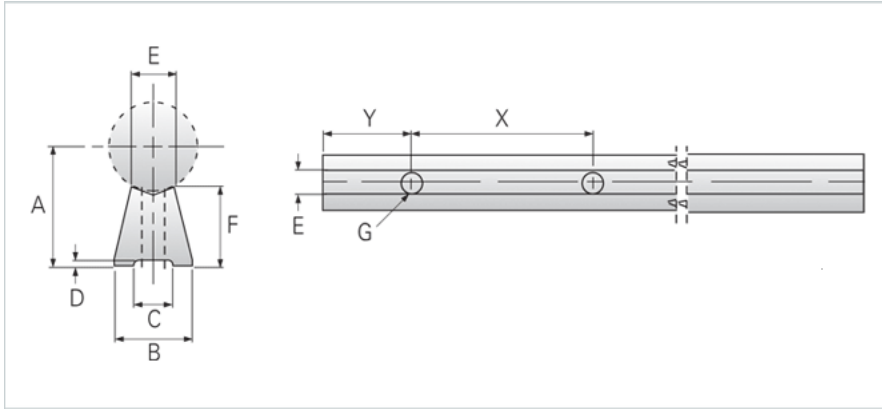

### Product Info

Nominal Shaft Diameter [in] 1.00

### Dimensions

A +/-0.002 [in]	1.000
B [in]	0.69
C [in]	0.281
D [in]	0.06
E [in]	0.456
F [in]	0.551
G - Hole [in]	0.281
X	6
Y	3
G - Bolt	1/4

### Part Number

12" Part Number	NLR-16-PD-12
24" Part Number	NLR-16-PD-24
36" Part Number	NLR-16-PD-36
48" Part Number	NLR-16-PD-48