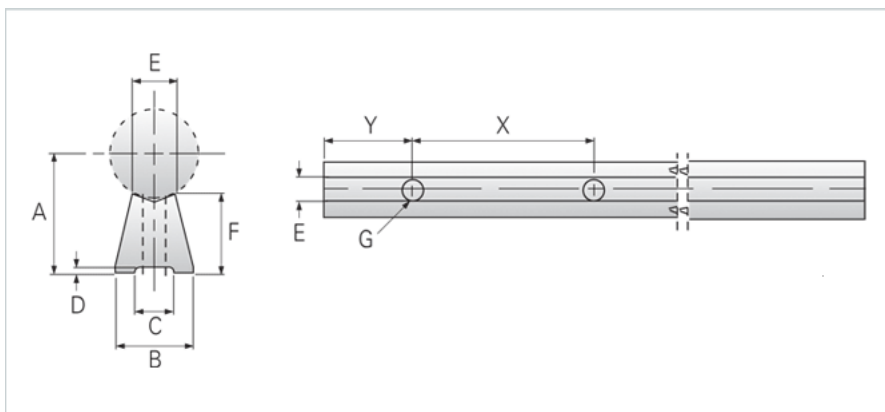

### Product Info

Nominal Shaft Diameter [in] 0.75

### Dimensions

A +/-0.002 [in] 0.750

B [in] 0.51

C [in] 0.221

D [in] 0.06

E [in] 0.335

F [in] 0.412

G - Hole [in] 0.221

X 6

Y 3

G - Bolt 10