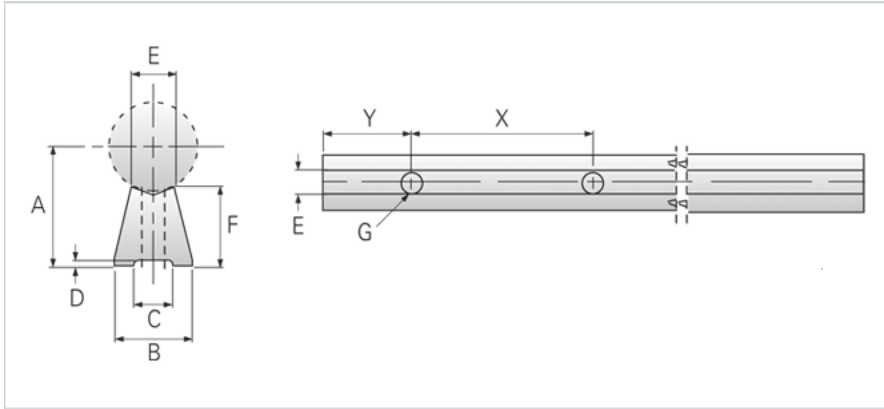

### Product Info

Nominal Shaft Diameter [in] 0.75

### Dimensions

A +/-0.002 [in] 0.750  
 B [in] 0.51  
 C [in] 0.221  
 D [in] 0.06  
 E [in] 0.335  
 F [in] 0.412  
 G - Hole [in] 0.221  
 X 6  
 Y 3  
 G - Bolt 10

### Part Number

12" Part Number NLR-12-PD-12  
 24" Part Number NLR-12-PD-24  
 36" Part Number NLR-12-PD-36  
 48" Part Number NLR-12-PD-48