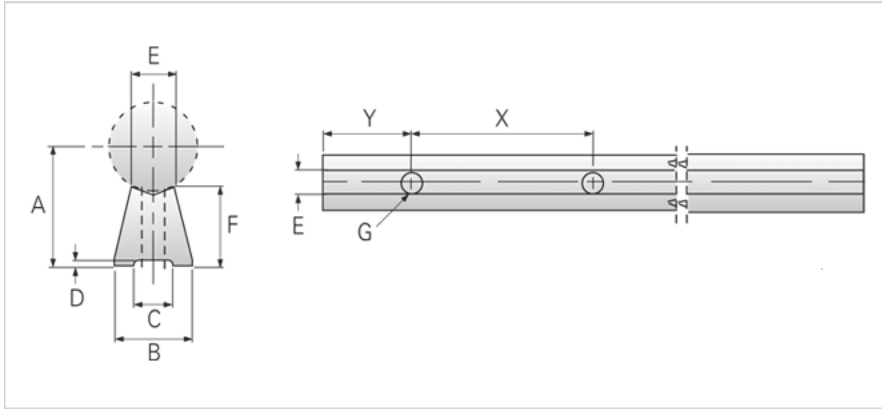

NLR-12-PD

Call 800-321-7800 or visit us online at www.nookindustries.com to configure and order your NLR-12-PD today!

Product Info

Nominal Shaft Diameter [in] 0.75

Dimensions

A +/-0.002 [in] 0.750

B [in] 0.51

C [in] 0.221

D [in] 0.06

E [in] 0.335

F [in] 0.412

G - Hole [in] 0.221

X 6

Y 3

G - Bolt 10

Part Number

12" Part Number NLR-12-PD-12

24" Part Number NLR-12-PD-24

36" Part Number NLR-12-PD-36

48" Part Number NLR-12-PD-48

Weight

Weight Per Foot [lb] 0.21