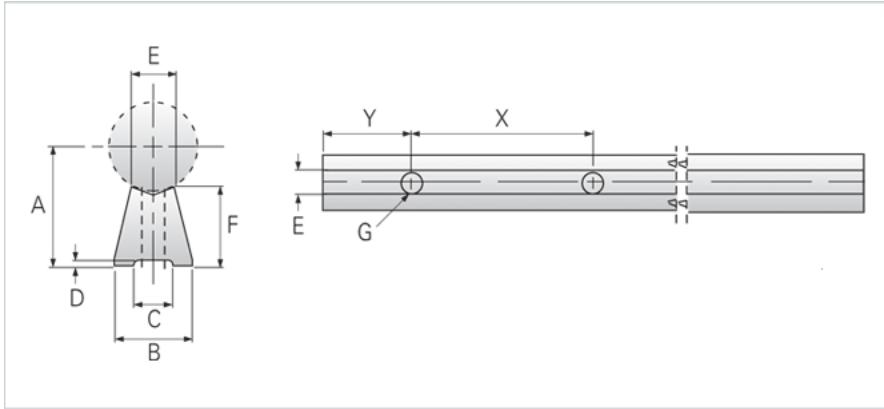

NLR-12-PD

Call 800-321-7800 or visit us online at www.nookindustries.com to configure and order your NLR-12-PD today!

Product Info

Nominal Shaft Diameter [in] 0.75

Dimensions

A +/-0.002 [in] 0.750

B [in] 0.51

C [in] 0.221

D [in] 0.06

E [in] 0.335

F [in] 0.412

G - Hole [in] 0.221

X 6

Y 3

G - Bolt 10

Part Number

12" Part Number NLR-12-PD-12

24" Part Number NLR-12-PD-24

36" Part Number NLR-12-PD-36

48" Part Number NLR-12-PD-48

Weight

Weight Per Foot [lb] 0.21