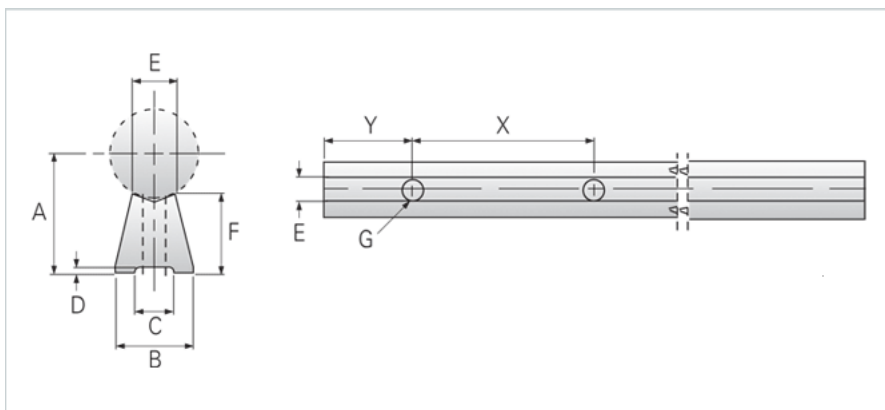

### Product Info

Nominal Shaft Diameter [in] 0.75

### Dimensions

A +/-0.002 [in] 0.750

B [in] 0.51

C [in] 0.221

D [in] 0.06

E [in] 0.335

F [in] 0.412

G - Hole [in] 0.221

X 6

Y 3

G - Bolt 10