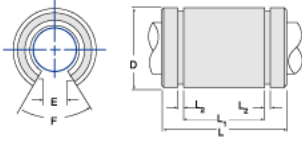

## PowerTrax LBB OPN-1000

Call 800-321-7800 or visit us online at [www.nookindustries.com](http://www.nookindustries.com) to configure and order your PowerTrax LBB OPN-1000 today!

<b>Product Info</b>	
Nominal Shaft Diameter [in]	1
Part Number	OPN-1000
<b>Dimensions</b>	
D Maximum [in]	1.5625
D Minimum [in]	1.5621
E [in]	52/15625
L [in]	2.250
L1 [in]	1.625
L2 [in]	0.070
<b>Weight</b>	
Weight [lb]	0.5
<b>Performance Specifications</b>	
F	60°
Dynamic Load [lb]	445
Static Load [lb]	438