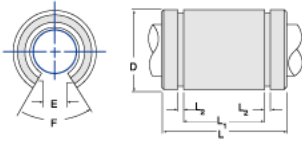

PowerTrax LBB OPN-625

Call 800-321-7800 or visit us online at www.nookindustries.com to configure and order your PowerTrax LBB OPN-625 today!

Product Info	
Nominal Shaft Diameter [in]	5/8
Part Number	OPN-625
Dimensions	
D Maximum [in]	1.1250
D Minimum [in]	1.1246
E [in]	3/8
L [in]	1.500
L1 [in]	1.000
L2 [in]	0.058
Weight	
Weight [lb]	0.22
Performance Specifications	
F	60°
Dynamic Load [lb]	160
Static Load [lb]	139