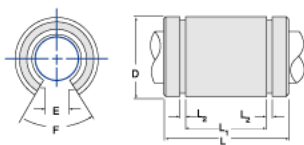

### Product Info

Nominal Shaft Diameter [in]	5/8
Part Number	OPN-625

### Dimensions

D Maximum [in]	1.1250
D Minimum [in]	1.1246
E [in]	3/8
L [in]	1.500
L1 [in]	1.000
L2 [in]	0.058