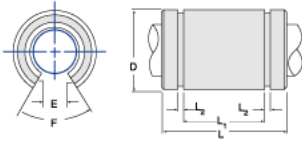

## PowerTrax LBB OPN-625

Call 800-321-7800 or visit us online at [www.nookindustries.com](http://www.nookindustries.com) to configure and order your PowerTrax LBB OPN-625 today!

<b>Product Info</b>	
Nominal Shaft Diameter [in]	5/8
Part Number	OPN-625
<b>Dimensions</b>	
D Maximum [in]	1.1250
D Minimum [in]	1.1246
E [in]	3/8
L [in]	1.500
L1 [in]	1.000
L2 [in]	0.058
<b>Weight</b>	
Weight [lb]	0.22
<b>Performance Specifications</b>	
F	60°
Dynamic Load [lb]	160
Static Load [lb]	139