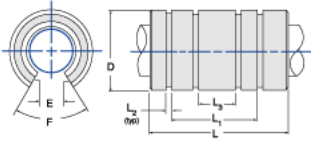

PowerTrax LBB OPN-1500PP

Call 800-321-7800 or visit us online at www.nookindustries.com to configure and order your PowerTrax LBB OPN-1500PP today!

Product Info	
Nominal Shaft Diameter [in]	2 1/2
Part Number	OPN-1500PP
Dimensions	
D Maximum [in]	2.3750
D Minimum [in]	2.3745
E [in]	3/4
L [in]	3.438
L1 [in]	2.250
L2 [in]	0.088
L3 [in]	1.219
Weight	
Weight [lb]	1.62
Performance Specifications	
F	50°
Dynamic Load [lb]	948
Static Load [lb]	845