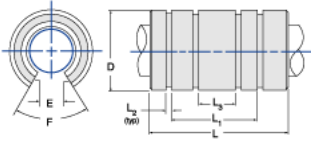

PowerTrax LBB OPN-1000PP

Call 800-321-7800 or visit us online at www.nookindustries.com to configure and order your PowerTrax LBB OPN-1000PP today!

Product Info	
Nominal Shaft Diameter [in]	1
Part Number	OPN-1000PP
Dimensions	
D Maximum [in]	1.5625
D Minimum [in]	1.5621
E [in]	9/16
L [in]	2.500
L1 [in]	1.625
L2 [in]	0.070
L3 [in]	0.844
Weight	
Weight [lb]	0.52
Performance Specifications	
F	60°
Dynamic Load [lb]	445
Static Load [lb]	438