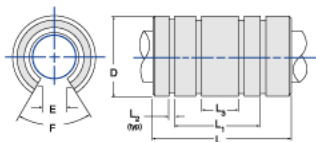

PowerTrax LBB OPN-1000PP

Call 800-321-7800 or visit us online at www.nookindustries.com to configure and order your PowerTrax LBB OPN-1000PP today!

Product Info

Nominal Shaft Diameter [in]	1
Part Number	OPN-1000PP

Dimensions

D Maximum [in]	1.5625
D Minimum [in]	1.5621
E [in]	9/16
L [in]	2.500
L1 [in]	1.625
L2 [in]	0.070
L3 [in]	0.844

Weight

Weight [lb]	0.52
-------------	------

Performance Specifications

F	60°
Dynamic Load [lb]	445
Static Load [lb]	438