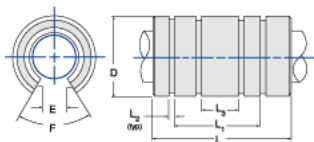

PowerTrax LBB OPN-1000PP

Call 800-321-7800 or visit us online at www.nookindustries.com to configure and order your PowerTrax LBB OPN-1000PP today!

Product Info

Nominal Shaft Diameter [in]	1
Part Number	OPN-1000PP

Dimensions

D Maximum [in]	1.5625
D Minimum [in]	1.5621
E [in]	9/16
L [in]	2.500
L1 [in]	1.625
L2 [in]	0.070
L3 [in]	0.844

Weight

Weight [lb]	0.52
-------------	------

Performance Specifications

F	60°
Dynamic Load [lb]	445
Static Load [lb]	438