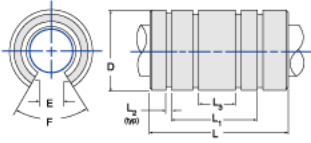

PowerTrax LBB OPN-1000PP

Call 800-321-7800 or visit us online at www.nookindustries.com to configure and order your PowerTrax LBB OPN-1000PP today!

Product Info

Nominal Shaft Diameter [in]	1
Part Number	OPN-1000PP

Dimensions

D Maximum [in]	1.5625
D Minimum [in]	1.5621
E [in]	9/16
L [in]	2.500
L1 [in]	1.625
L2 [in]	0.070
L3 [in]	0.844

Weight

Weight [lb]	0.52
-------------	------

Performance Specifications

F	60°
Dynamic Load [lb]	445
Static Load [lb]	438