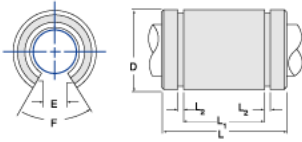

PowerTrax LBB OPN-625PP

Call 800-321-7800 or visit us online at www.nookindustries.com to configure and order your PowerTrax LBB OPN-625PP today!

Product Info

Nominal Shaft Diameter [in]	5/8
Part Number	OPN-625PP

Dimensions

D Maximum [in]	1.1250
D Minimum [in]	1.1246
E [in]	3/8
L [in]	1.688
L1 [in]	1.000
L2 [in]	0.058
L3 [in]	-

Weight

Weight [lb]	0.24
-------------	------

Performance Specifications

F	60°
Dynamic Load [lb]	160
Static Load [lb]	139