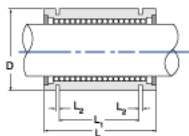

## PowerTrax LBB-1500

Call 800-321-7800 or visit us online at [www.nookindustries.com](http://www.nookindustries.com) to configure and order your PowerTrax LBB-1500 today!

<b>Product Info</b>	
Nominal Shaft Diameter [in]	1 1/2
Part Number	LBB-1500
<b>Dimensions</b>	
D Maximum [in]	2.3750
D Minimum [in]	2.3745
L [in]	3.000
L1 [in]	2.250
L2 [in]	0.088
<b>Weight</b>	
Weight [lb]	1.44
<b>Performance Specifications</b>	
Dynamic Load [lb]	948
Static Load [lb]	831