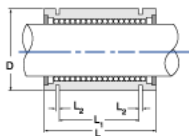

### Product Info

Nominal Shaft Diameter [in]	1 1/2
Part Number	LBB-1500

### Dimensions

D Maximum [in]	2.3750
D Minimum [in]	2.3745
L [in]	3.000
L1 [in]	2.250
L2 [in]	0.088