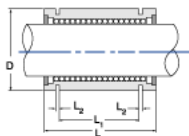

## PowerTrax LBB-1000

Call 800-321-7800 or visit us online at [www.nookindustries.com](http://www.nookindustries.com) to configure and order your PowerTrax LBB-1000 today!

<b>Product Info</b>	
Nominal Shaft Diameter [in]	1
Part Number	LBB-1000
<b>Dimensions</b>	
D Maximum [in]	1.5625
D Minimum [in]	1.5621
L [in]	2.250
L1 [in]	1.625
L2 [in]	0.070
<b>Weight</b>	
Weight [lb]	0.5
<b>Performance Specifications</b>	
Dynamic Load [lb]	371
Static Load [lb]	353