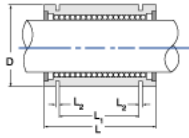

## PowerTrax LBB-750

Call 800-321-7800 or visit us online at [www.nookindustries.com](http://www.nookindustries.com) to configure and order your PowerTrax LBB-750 today!

<b>Product Info</b>	
Nominal Shaft Diameter [in]	3/4
Part Number	LBB-750
<b>Dimensions</b>	
D Maximum [in]	1.2500
D Minimum [in]	1.2496
L [in]	1.625
L1 [in]	1.062
L2 [in]	0.058
<b>Weight</b>	
Weight [lb]	0.26
<b>Performance Specifications</b>	
Dynamic Load [lb]	204
Static Load [lb]	191