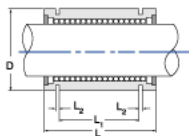

### Product Info

Nominal Shaft Diameter [in]	3/4
Part Number	LBB-750

### Dimensions

D Maximum [in]	1.2500
D Minimum [in]	1.2496
L [in]	1.625
L1 [in]	1.062
L2 [in]	0.058