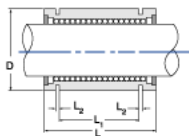

## PowerTrax LBB-750

Call 800-321-7800 or visit us online at [www.nookindustries.com](http://www.nookindustries.com) to configure and order your PowerTrax LBB-750 today!

<b>Product Info</b>	
Nominal Shaft Diameter [in]	3/4
Part Number	LBB-750
<b>Dimensions</b>	
D Maximum [in]	1.2500
D Minimum [in]	1.2496
L [in]	1.625
L1 [in]	1.062
L2 [in]	0.058
<b>Weight</b>	
Weight [lb]	0.26
<b>Performance Specifications</b>	
Dynamic Load [lb]	204
Static Load [lb]	191