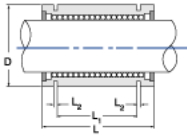

### Product Info

Nominal Shaft Diameter [in]	3/4
Part Number	LBB-750

### Dimensions

D Maximum [in]	1.2500
D Minimum [in]	1.2496
L [in]	1.625
L1 [in]	1.062
L2 [in]	0.058