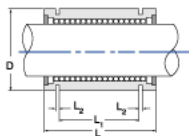

PowerTrax LBB-250

Call 800-321-7800 or visit us online at www.nookindustries.com to configure and order your PowerTrax LBB-250 today!

Product Info

Nominal Shaft Diameter [in]	1/4
Part Number	LBB-250

Dimensions

D Maximum [in]	0.5000
D Minimum [in]	0.4996
L [in]	0.750
L1 [in]	0.437
L2 [in]	0.040

Weight

Weight [lb]	0.02

Performance Specifications

Dynamic Load [lb]	25
Static Load [lb]	27