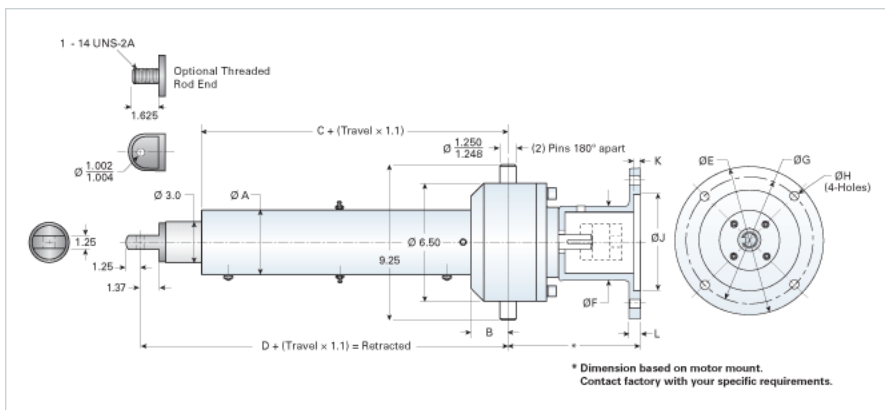

ActionJac ILAK-100 HD

Call 800-321-7800 or visit us online at www.nookindustries.com to configure and order your ActionJac ILAK-100 HD today!

Performance Specifications

Maximum Travel Rate [in/min]	946
Dynamic Capacity [lb]	9000
Maximum Input Torque [in-lb]	756

Dimensions

A	6.5
B	2
C	14.18
D	17.14

Details

Ball Screw	1500-0473 SRT
Input Turns Per Inch Of Travel	2.11
Torque Per Lb. [in-lb]	0.084
Screw Lead [in]	0.473
Root Diameter [in]	1.140
Max Capacity [lb]	9000
Max HP [hp]	5
Gear Ratio	1:1

Weight

Basic Weight [lb]	89
Per Inch of Travel [lb]	2.08