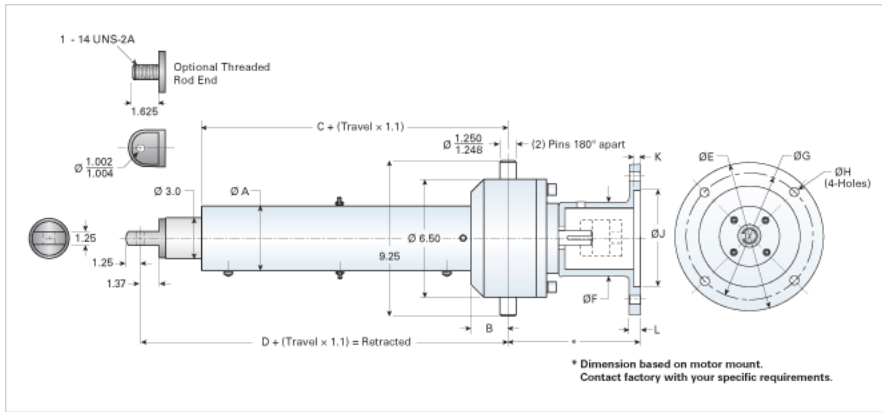

ActionJac ILAK-100 HD

Call 800-321-7800 or visit us online at www.nookindustries.com to configure and order your ActionJac ILAK-100 HD today!

Performance Specifications

Maximum Travel Rate [in/min]	946
Dynamic Capacity [lb]	9000
Maximum Input Torque [in-lb]	756

Dimensions

A	6.5
B	2
C	14.18
D	17.14

Details

Ball Screw	1500-0473 SRT
Input Turns Per Inch Of Travel	2.11
Torque Per Lb. [in-lb]	0.084
Screw Lead [in]	0.473
Root Diameter [in]	1.140
Max Capacity [lb]	9000
Max HP [hp]	5
Gear Ratio	1:1

Weight

Basic Weight [lb]	89
Per Inch of Travel [lb]	2.08