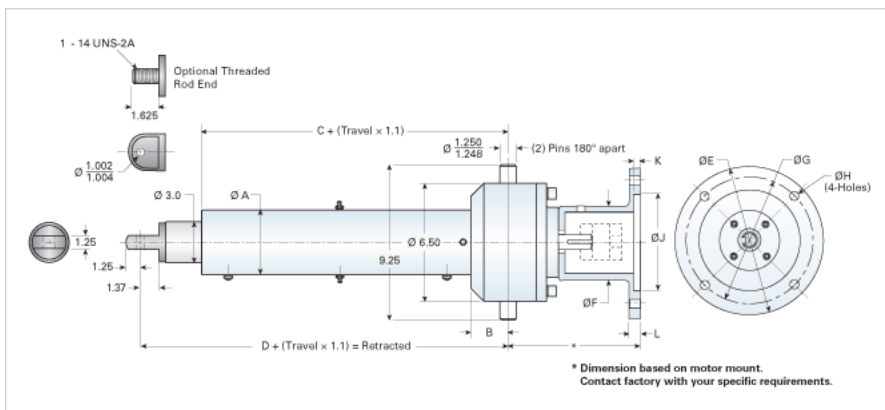

### Performance Specifications

Maximum Travel Rate [in/min]	946
Dynamic Capacity [lb]	9000
Maximum Input Torque [in-lb]	756

### Dimensions

A	6.5
B	2
C	14.18
D	17.14

### Details

Ball Screw	1500-0473 SRT
Input Turns Per Inch Of Travel	2.11
Torque Per Lb. [in-lb]	0.084
Screw Lead [in]	0.473
Root Diameter [in]	1.140
Max Capacity [lb]	9000
Max HP [hp]	5
Gear Ratio	1:1