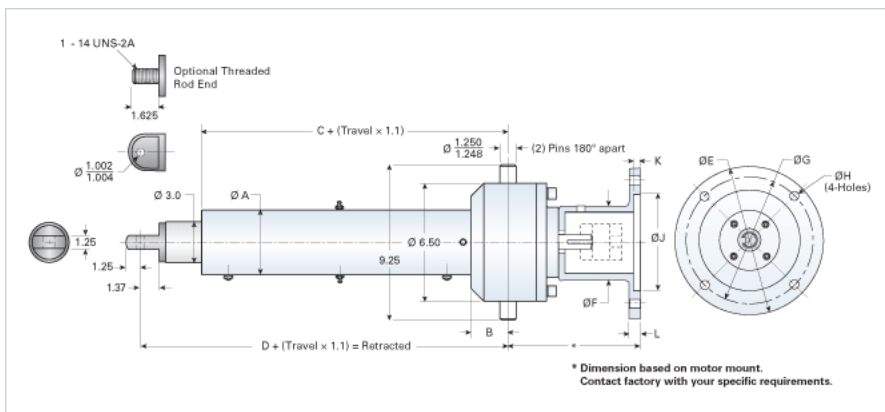

ActionJac ILAK-100 HD

Call 800-321-7800 or visit us online at www.nookindustries.com to configure and order your ActionJac ILAK-100 HD today!

Performance Specifications

Maximum Travel Rate [in/min]	946
Dynamic Capacity [lb]	9000
Maximum Input Torque [in-lb]	756

Dimensions

A	6.5
B	2
C	14.18
D	17.14

Details

Ball Screw	1500-0473 SRT
Input Turns Per Inch Of Travel	2.11
Torque Per Lb. [in-lb]	0.084
Screw Lead [in]	0.473
Root Diameter [in]	1.140
Max Capacity [lb]	9000
Max HP [hp]	5
Gear Ratio	1:1

Weight

Basic Weight [lb]	89
Per Inch of Travel [lb]	2.08