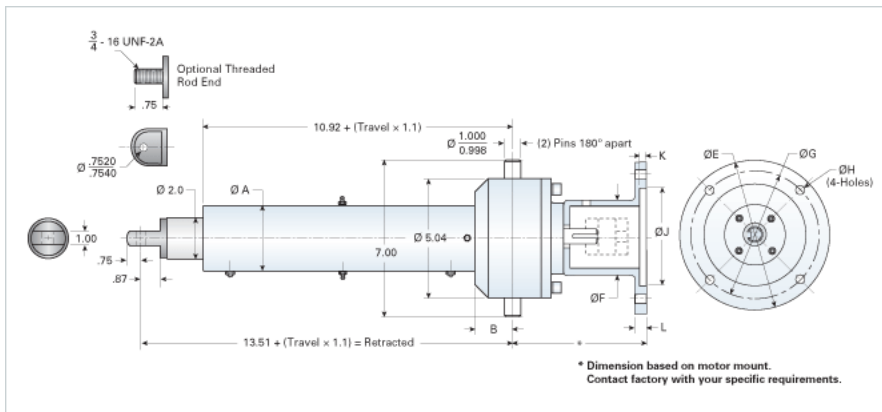

### Performance Specifications

Maximum Travel Rate [in/min]	750
Dynamic Capacity [lb]	3500
Maximum Input Torque [in-lb]	154

### Dimensions

A	4
B	1.25
C	
D	

### Details

Ball Screw	1000-0250 SRT
Input Turns Per Inch Of Travel	4
Torque Per Lb. [in-lb]	0.044
Screw Lead [in]	0.250
Root Diameter [in]	0.820
Max Capacity [lb]	3500
Max HP [hp]	2
Gear Ratio	1:1