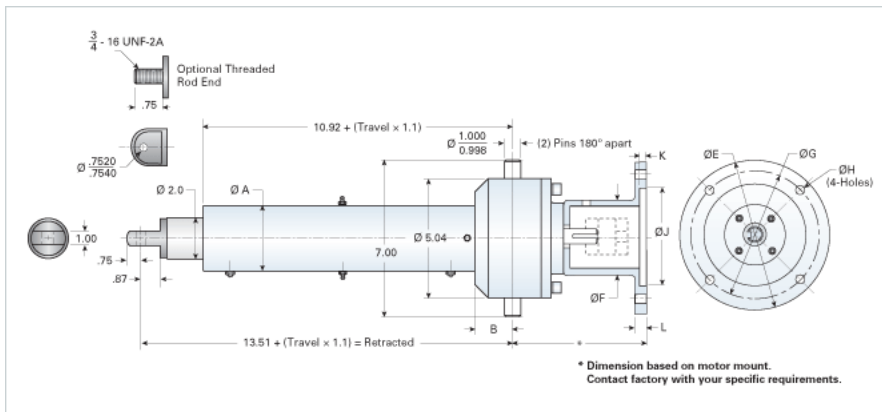

ActionJac ILAK-25 HD

Call 800-321-7800 or visit us online at www.nookindustries.com to configure and order your ActionJac ILAK-25 HD today!

Performance Specifications

Maximum Travel Rate [in/min]	750
Dynamic Capacity [lb]	3500
Maximum Input Torque [in-lb]	154

Dimensions

A	4
B	1.25
C	
D	

Details

Ball Screw	1000-0250 SRT
Input Turns Per Inch Of Travel	4
Torque Per Lb. [in-lb]	0.044
Screw Lead [in]	0.250
Root Diameter [in]	0.820
Max Capacity [lb]	3500
Max HP [hp]	2
Gear Ratio	1:1

Weight

Basic Weight [lb]	47
Per Inch of Travel [lb]	1.29