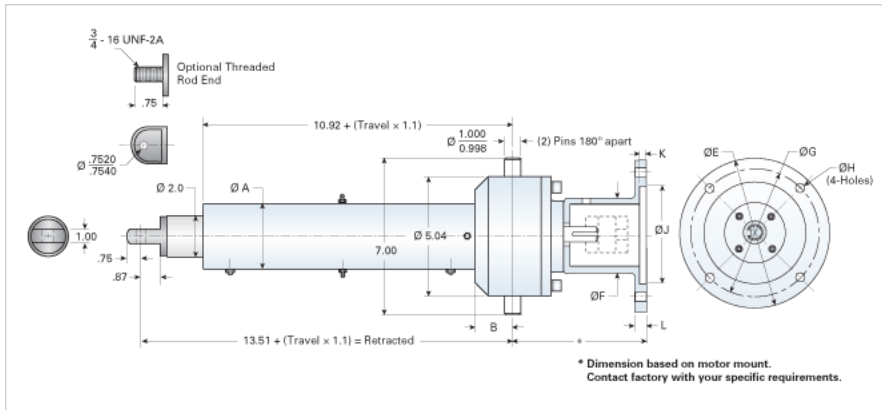

ActionJac ILAK-25 HD

Call 800-321-7800 or visit us online at www.nookindustries.com to configure and order your ActionJac ILAK-25 HD today!

Performance Specifications

Maximum Travel Rate [in/min]	750
Dynamic Capacity [lb]	3500
Maximum Input Torque [in-lb]	154

Dimensions

A	4
B	1.25
C	
D	

Details

Ball Screw	1000-0250 SRT
Input Turns Per Inch Of Travel	4
Torque Per Lb. [in-lb]	0.044
Screw Lead [in]	0.250
Root Diameter [in]	0.820
Max Capacity [lb]	3500
Max HP [hp]	2
Gear Ratio	1:1

Weight

Basic Weight [lb]	47
Per Inch of Travel [lb]	1.29