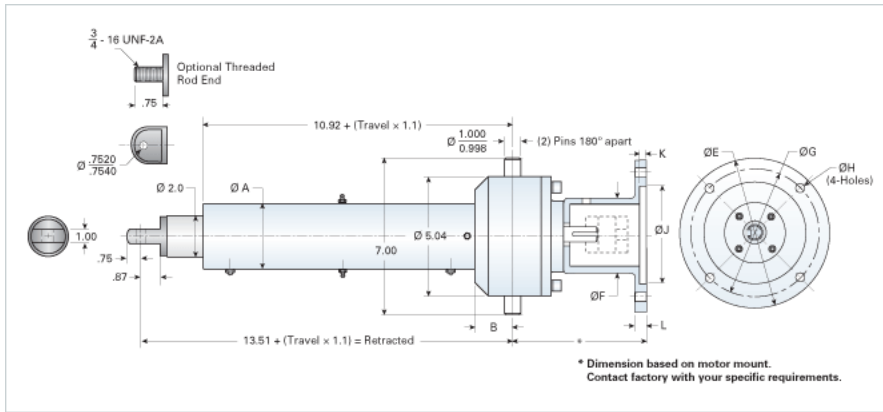

ActionJac ILAK-25 HD

Call 800-321-7800 or visit us online at www.nookindustries.com to configure and order your ActionJac ILAK-25 HD today!

Performance Specifications

Maximum Travel Rate [in/min]	750
Dynamic Capacity [lb]	3500
Maximum Input Torque [in-lb]	154

Dimensions

A	4
B	1.25
C	
D	

Details

Ball Screw	1000-0250 SRT
Input Turns Per Inch Of Travel	4
Torque Per Lb. [in-lb]	0.044
Screw Lead [in]	0.250
Root Diameter [in]	0.820
Max Capacity [lb]	3500
Max HP [hp]	2
Gear Ratio	1:1

Weight

Basic Weight [lb]	47
Per Inch of Travel [lb]	1.29