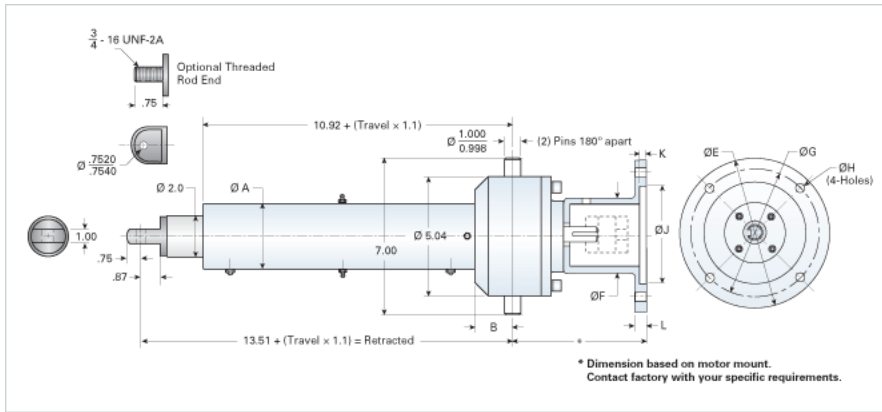

ActionJac ILAK-25 HD

Call 800-321-7800 or visit us online at www.nookindustries.com to configure and order your ActionJac ILAK-25 HD today!

Performance Specifications

Maximum Travel Rate [in/min]	750
Dynamic Capacity [lb]	3500
Maximum Input Torque [in-lb]	154

Dimensions

A	4
B	1.25
C	
D	

Details

Ball Screw	1000-0250 SRT
Input Turns Per Inch Of Travel	4
Torque Per Lb. [in-lb]	0.044
Screw Lead [in]	0.250
Root Diameter [in]	0.820
Max Capacity [lb]	3500
Max HP [hp]	2
Gear Ratio	1:1

Weight

Basic Weight [lb]	47
Per Inch of Travel [lb]	1.29